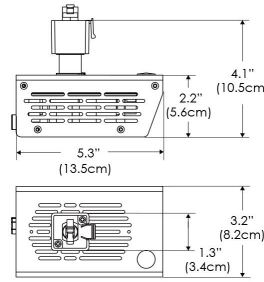

PS US EU

Mounting Bracket Dimensions ALL-CLP

*All -CLP configuration models come with standard DC cables of 6" and AC cables of 10'.

W360S-MPT

PSX US

PSX EU

MECHANICAL FIGURES

W360S-
TEX

Legacy product

PS US EU

PSX US EU

W360S-
TG

Legacy product

PHOTOMETRIC DATA

AMZ

Distance		3' (~0.9 m)	5' (~1.5 m)	10' (~3.0 m)
@4000K	fc	2244	1131	221
	lux	24148	12165	2377
@6500K	fc	2272	1145	224
	lux	24446	12316	2406
Beam Diameter		Ø 0.9' (0.3m)	Ø 1.5' (0.4m)	Ø 2.9' (0.9m)

Beam Angle : 15°

TB

Distance		3' (~0.9 m)	5' (~1.5 m)	10' (~3.0 m)
@10000K	fc	1622	584	145
	lux	17457	6285	1551
@20000K	fc	890	321	80
	lux	9570	3445	851
Beam Diameter		Ø 0.9' (0.3m)	Ø 1.5' (0.4m)	Ø 2.9' (0.9m)