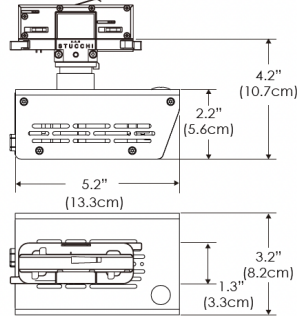

MECHANICAL FIGURES

PS EU

*All -CLP configuration models come with standard DC cables of 6" and AC cables of 10'.