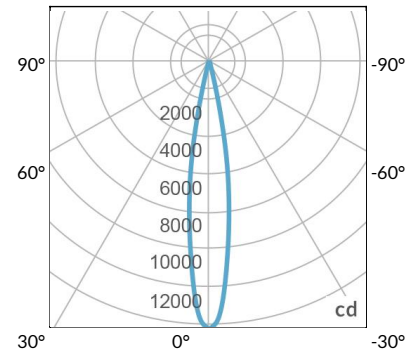

Legacy product

PS US EU

PSX US EU

W360S-
TG

Legacy product

PHOTOMETRIC DATA

AMZ

Distance		3' (~0.9 m)	5' (~1.5 m)	10' (~3.0 m)
@4000K	fc	2244	1131	221
	lux	24148	12165	2377
@6500K	fc	2272	1145	224
	lux	24446	12316	2406
Beam Diameter		Ø 0.9' (0.3m)	Ø 1.5' (0.4m)	Ø 2.9' (0.9m)

Beam Angle : 15°

TB

Distance		3' (~0.9 m)	5' (~1.5 m)	10' (~3.0 m)
@10000K	fc	1622	584	145
	lux	17457	6285	1551
@20000K	fc	890	321	80
	lux	9570	3445	851
Beam Diameter		Ø 0.9' (0.3m)	Ø 1.5' (0.4m)	Ø 2.9' (0.9m)

Beam Angle : 15°

DMX FOOTPRINT

Amazon Sun		
Channel	1	Intensity
	2	CCT (4000-6500k)

Tuna Blue		
Channel	1	Intensity
	2	CCT (10000-20000k)
	3	Violet
	4	Red
	5	Green