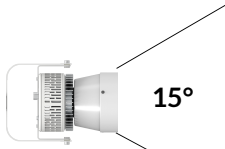

PS US EU

Mounting Bracket Dimensions ALL-CLP

*All -CLP configuration models come with standard DC cables of 6" and AC cables of 10'.

W360S-MPT

PSX US

PSX EU

MECHANICAL FIGURES

W360S-
TEX

Legacy product

PS US EU

PSX US EU

W360S-
TG

Legacy product

PHOTOMETRIC DATA

AMZ

Distance		3' (~0.9 m)	5' (~1.5 m)	10' (~3.0 m)
@4000K	fc	2244	1131	221
	lux	24148	12165	2377
@6500K	fc	2272	1145	224
	lux	24446	12316	2406
Beam Diameter		Ø 0.9' (0.3m)	Ø 1.5' (0.4m)	Ø 2.9' (0.9m)

Beam Angle : 15°

TB

Distance		3' (~0.9 m)	5' (~1.5 m)	10' (~3.0 m)
@10000K	fc	1622	584	145
	lux	17457	6285	1551
@20000K	fc	890	321	80
	lux	9570	3445	851
Beam Diameter		Ø 0.9' (0.3m)	Ø 1.5' (0.4m)	Ø 2.9' (0.9m)