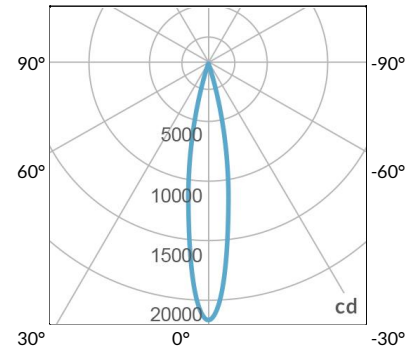

Legacy product

PS US EU

PSX US EU

W360S-
TG

Legacy product

PHOTOMETRIC DATA

AMZ

Distance		3' (~0.9 m)	5' (~1.5 m)	10' (~3.0 m)
@4000K	fc	2244	1131	221
	lux	24148	12165	2377
@6500K	fc	2272	1145	224
	lux	24446	12316	2406
Beam Diameter		Ø 0.9' (0.3m)	Ø 1.5' (0.4m)	Ø 2.9' (0.9m)

Beam Angle : 15°

TB

Distance		3' (~0.9 m)	5' (~1.5 m)	10' (~3.0 m)
@10000K	fc	1622	584	145
	lux	17457	6285	1551
@20000K	fc	890	321	80
	lux	9570	3445	851
Beam Diameter		Ø 0.9' (0.3m)	Ø 1.5' (0.4m)	Ø 2.9' (0.9m)