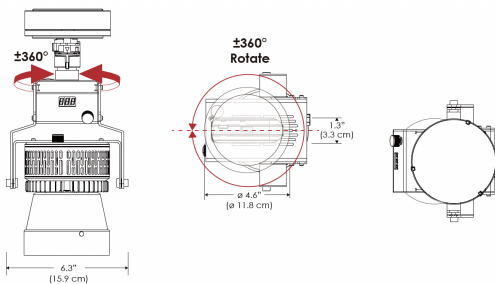

PS US EU

Mounting Bracket Dimensions ALL-CLP

*All -CLP configuration models come with standard DC cables of 6" and AC cables of 10'.

W360S-MPT

PSX US

PSX EU

MECHANICAL FIGURES

W360S-
TEX

Legacy product

PS US EU

PSX US EU

W360S-
TG

Legacy product

PHOTOMETRIC DATA

AMZ

Distance		3' (~0.9 m)	5' (~1.5 m)	10' (~3.0 m)
@4000K	fc	2244	1131	221
	lux	24148	12165	2377
@6500K	fc	2272	1145	224
	lux	24446	12316	2406
Beam Diameter		Ø 0.9' (0.3m)	Ø 1.5' (0.4m)	Ø 2.9' (0.9m)

Beam Angle : 15°

TB

Distance		3' (~0.9 m)	5' (~1.5 m)	10' (~3.0 m)
@10000K	fc	1622	584	145
	lux	17457	6285	1551
@20000K	fc	890	321	80
	lux	9570	3445	851
Beam Diameter		Ø 0.9' (0.3m)	Ø 1.5' (0.4m)	Ø 2.9' (0.9m)