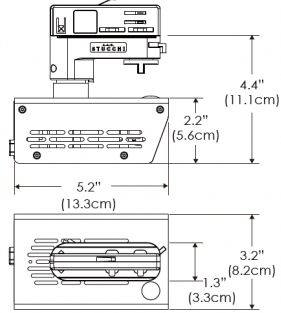

MECHANICAL FIGURES

PS US

*All -CLP configuration models come with standard DC cables of 6" and AC cables of 10'.