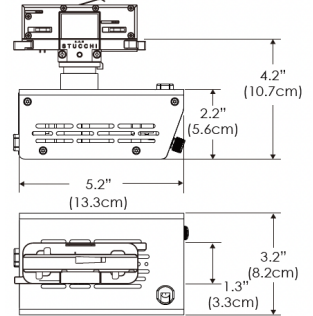

MECHANICAL FIGURES

PSX EU

*All -CLP configuration models come with standard DC cables of 6" and AC cables of 10'.