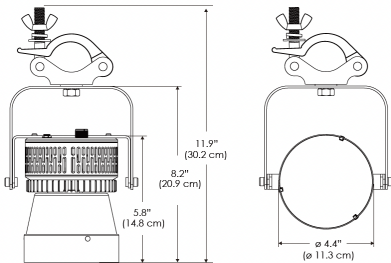

Power Supply & Control

PS Power Supply
 US EU
 PSX Power Supply w/ DMX (compatible with TOX/MPT mount)
 US EU

Plug/Connection

US US 120V
EU EU 220V

SPECIFICATIONS

Beam Angle	15°
Spectrum Type	AMZ : Plant Flourish & Growth
	TB : Coral Health & Growth
Control	Intensity (0% - 100%), CCT
LED Source	DiCon Dense Matrix LED
AC Power Draw	80W max
AC Input Voltage	100 - 240V AC, 60Hz
Cooling	Fan Cooled
Operating Temperature	32 - 104°F (0 - 40°C)
Fixture Weight	1.3lb (0.6kg)
Power Supply Weight	1.0lb (0.4kg)

PS US EU

Mounting Bracket Dimensions ALL-CLP

*All -CLP configuration models come with standard DC cables of 6" and AC cables of 10'.

W360S-MPT

PSX US

PSX EU

MECHANICAL FIGURES

W360S-
TEX

Legacy product

PS US EU

PSX US EU

W360S-
TG

Legacy product

PHOTOMETRIC DATA

AMZ

Distance		3' (~0.9 m)	5' (~1.5 m)	10' (~3.0 m)
@4000K	fc	2244	1131	221
	lux	24148	12165	2377
@6500K	fc	2272	1145	224
	lux	24446	12316	2406
Beam Diameter		Ø 0.9' (0.3m)	Ø 1.5' (0.4m)	Ø 2.9' (0.9m)

Beam Angle : 15°

TB

Distance		3' (~0.9 m)	5' (~1.5 m)	10' (~3.0 m)
@10000K	fc	1622	584	145
	lux	17457	6285	1551
@20000K	fc	890	321	80
	lux	9570	3445	851
Beam Diameter		Ø 0.9' (0.3m)	Ø 1.5' (0.4m)	Ø 2.9' (0.9m)