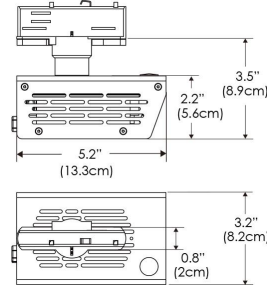

PS US EU

Mounting Bracket Dimensions ALL-CLP

*All -CLP configuration models come with standard DC cables of 6" and AC cables of 10'.

W360S-MPT

PSX US

PSX EU

MECHANICAL FIGURES

W360S-
TEX

Legacy product

PS US EU

PSX US EU

W360S-
TG

Legacy product

PHOTOMETRIC DATA

AMZ

Distance		3' (~0.9 m)	5' (~1.5 m)	10' (~3.0 m)
@4000K	fc	2244	1131	221
	lux	24148	12165	2377
@6500K	fc	2272	1145	224
	lux	24446	12316	2406
Beam Diameter		Ø 0.9' (0.3m)	Ø 1.5' (0.4m)	Ø 2.9' (0.9m)

Beam Angle : 15°

TB

Distance		3' (~0.9 m)	5' (~1.5 m)	10' (~3.0 m)
@10000K	fc	1622	584	145
	lux	17457	6285	1551
@20000K	fc	890	321	80
	lux	9570	3445	851
Beam Diameter		Ø 0.9' (0.3m)	Ø 1.5' (0.4m)	Ø 2.9' (0.9m)