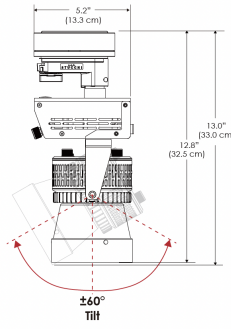

PS US EU

Mounting Bracket Dimensions ALL-CLP

*All -CLP configuration models come with standard DC cables of 6" and AC cables of 10'.

W360S-MPT

PSX US

PSX EU

MECHANICAL FIGURES

W360S-
TEX

Legacy product

PS US EU

PSX US EU

W360S-
TG

Legacy product

PHOTOMETRIC DATA

AMZ

Distance		3' (~0.9 m)	5' (~1.5 m)	10' (~3.0 m)
@4000K	fc	2244	1131	221
	lux	24148	12165	2377
@6500K	fc	2272	1145	224
	lux	24446	12316	2406
Beam Diameter		Ø 0.9' (0.3m)	Ø 1.5' (0.4m)	Ø 2.9' (0.9m)

Beam Angle : 15°

TB

Distance		3' (~0.9 m)	5' (~1.5 m)	10' (~3.0 m)
@10000K	fc	1622	584	145
	lux	17457	6285	1551
@20000K	fc	890	321	80
	lux	9570	3445	851
Beam Diameter		Ø 0.9' (0.3m)	Ø 1.5' (0.4m)	Ø 2.9' (0.9m)