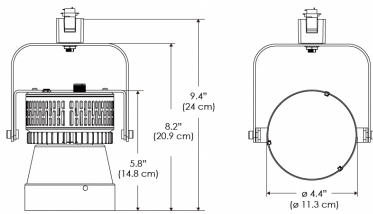

PS US EU

Mounting Bracket Dimensions ALL-CLP

*All -CLP configuration models come with standard DC cables of 6" and AC cables of 10'.

W360S-MPT

PSX US

PSX EU

MECHANICAL FIGURES

W360S-
TEX

Legacy product

PS US EU

PSX US EU

W360S-
TG

Legacy product

PHOTOMETRIC DATA

AMZ

Distance		3' (~0.9 m)	5' (~1.5 m)	10' (~3.0 m)
@4000K	fc	2244	1131	221
	lux	24148	12165	2377
@6500K	fc	2272	1145	224
	lux	24446	12316	2406
Beam Diameter		Ø 0.9' (0.3m)	Ø 1.5' (0.4m)	Ø 2.9' (0.9m)

Beam Angle : 15°

TB

Distance		3' (~0.9 m)	5' (~1.5 m)	10' (~3.0 m)
@10000K	fc	1622	584	145
	lux	17457	6285	1551
@20000K	fc	890	321	80
	lux	9570	3445	851
Beam Diameter		Ø 0.9' (0.3m)	Ø 1.5' (0.4m)	Ø 2.9' (0.9m)