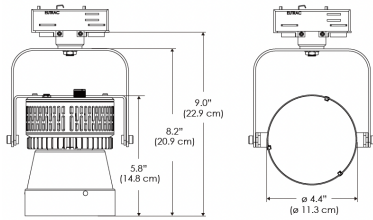

PS US EU

Mounting Bracket Dimensions ALL-CLP

*All -CLP configuration models come with standard DC cables of 6" and AC cables of 10'.

W360S-MPT

PSX US

PSX EU

MECHANICAL FIGURES

W360S-
TEX

Legacy product

PS US EU

PSX US EU

W360S-
TG

Legacy product

PHOTOMETRIC DATA

AMZ

Distance		3' (~0.9 m)	5' (~1.5 m)	10' (~3.0 m)
@4000K	fc	2244	1131	221
	lux	24148	12165	2377
@6500K	fc	2272	1145	224
	lux	24446	12316	2406
Beam Diameter		Ø 0.9' (0.3m)	Ø 1.5' (0.4m)	Ø 2.9' (0.9m)

Beam Angle : 15°

TB

Distance		3' (~0.9 m)	5' (~1.5 m)	10' (~3.0 m)
@10000K	fc	1622	584	145
	lux	17457	6285	1551
@20000K	fc	890	321	80
	lux	9570	3445	851
Beam Diameter		Ø 0.9' (0.3m)	Ø 1.5' (0.4m)	Ø 2.9' (0.9m)