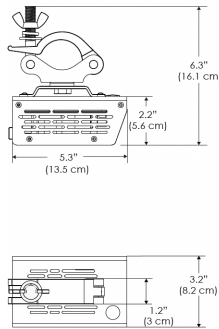

Power Supply & Control

PS Power Supply
 US EU
 PSX Power Supply w/ DMX (compatible with TOX/MPT mount)
 US EU

Plug/Connection

US US 120V
EU EU 220V

SPECIFICATIONS

Beam Angle	15°
Spectrum Type	AMZ : Plant Flourish & Growth
	TB : Coral Health & Growth
Control	Intensity (0% - 100%), CCT
LED Source	DiCon Dense Matrix LED
AC Power Draw	80W max
AC Input Voltage	100 - 240V AC, 60Hz
Cooling	Fan Cooled
Operating Temperature	32 - 104°F (0 - 40°C)
Fixture Weight	1.3lb (0.6kg)
Power Supply Weight	1.0lb (0.4kg)

PS US EU

Mounting Bracket Dimensions ALL-CLP

*All -CLP configuration models come with standard DC cables of 6" and AC cables of 10'.

W360S-MPT

PSX US

PSX EU

MECHANICAL FIGURES

W360S-
TEX

Legacy product

PS US EU

PSX US EU

W360S-
TG

Legacy product

PHOTOMETRIC DATA

AMZ

Distance		3' (~0.9 m)	5' (~1.5 m)	10' (~3.0 m)
@4000K	fc	2244	1131	221
	lux	24148	12165	2377
@6500K	fc	2272	1145	224
	lux	24446	12316	2406
Beam Diameter		Ø 0.9' (0.3m)	Ø 1.5' (0.4m)	Ø 2.9' (0.9m)

Beam Angle : 15°

TB

Distance		3' (~0.9 m)	5' (~1.5 m)	10' (~3.0 m)
@10000K	fc	1622	584	145
	lux	17457	6285	1551
@20000K	fc	890	321	80
	lux	9570	3445	851
Beam Diameter		Ø 0.9' (0.3m)	Ø 1.5' (0.4m)	Ø 2.9' (0.9m)