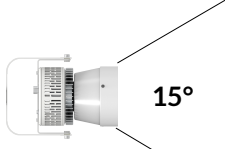

PS US EU

Mounting Bracket Dimensions ALL-CLP

*All -CLP configuration models come with standard DC cables of 6" and AC cables of 10'.

W360S-MPT

PSX US

PSX EU

MECHANICAL FIGURES

W360S-
TEX

Legacy product

PS US EU

PSX US EU

W360S-
TG

Legacy product

PHOTOMETRIC DATA

AMZ

Distance		3' (~0.9 m)	5' (~1.5 m)	10' (~3.0 m)
@4000K	fc	2244	1131	221
	lux	24148	12165	2377
@6500K	fc	2272	1145	224
	lux	24446	12316	2406
Beam Diameter		Ø 0.9' (0.3m)	Ø 1.5' (0.4m)	Ø 2.9' (0.9m)

Beam Angle : 15°

TB

Distance		3' (~0.9 m)	5' (~1.5 m)	10' (~3.0 m)
@10000K	fc	1622	584	145
	lux	17457	6285	1551
@20000K	fc	890	321	80
	lux	9570	3445	851
Beam Diameter		Ø 0.9' (0.3m)	Ø 1.5' (0.4m)	Ø 2.9' (0.9m)