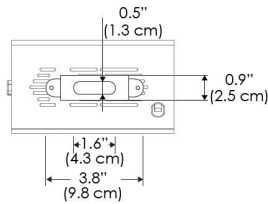

Power Supply & Control

PS Power Supply
 US EU
 PSX Power Supply w/ DMX (compatible with TOX/MPT mount)
 US EU

Plug/Connection

US US 120V
EU EU 220V

SPECIFICATIONS

Beam Angle	15°
Spectrum Type	AMZ : Plant Flourish & Growth
	TB : Coral Health & Growth
Control	Intensity (0% - 100%), CCT
LED Source	DiCon Dense Matrix LED
AC Power Draw	80W max
AC Input Voltage	100 - 240V AC, 60Hz
Cooling	Fan Cooled
Operating Temperature	32 - 104°F (0 - 40°C)
Fixture Weight	1.3lb (0.6kg)
Power Supply Weight	1.0lb (0.4kg)

PS US EU

Mounting Bracket Dimensions ALL-CLP

*All -CLP configuration models come with standard DC cables of 6" and AC cables of 10'.

W360S-MPT

PSX US

PSX EU

MECHANICAL FIGURES

W360S-
TEX

Legacy product

PS US EU

PSX US EU

W360S-
TG

Legacy product

PHOTOMETRIC DATA

AMZ

Distance		3' (~0.9 m)	5' (~1.5 m)	10' (~3.0 m)
@4000K	fc	2244	1131	221
	lux	24148	12165	2377
@6500K	fc	2272	1145	224
	lux	24446	12316	2406
Beam Diameter		Ø 0.9' (0.3m)	Ø 1.5' (0.4m)	Ø 2.9' (0.9m)

Beam Angle : 15°

TB

Distance		3' (~0.9 m)	5' (~1.5 m)	10' (~3.0 m)
@10000K	fc	1622	584	145
	lux	17457	6285	1551
@20000K	fc	890	321	80
	lux	9570	3445	851
Beam Diameter		Ø 0.9' (0.3m)	Ø 1.5' (0.4m)	Ø 2.9' (0.9m)