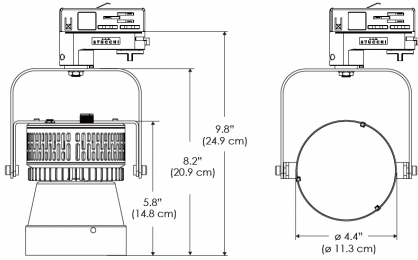

W360S-TOX/TON

MECHANICAL FIGURES

W360S-TOX/TON