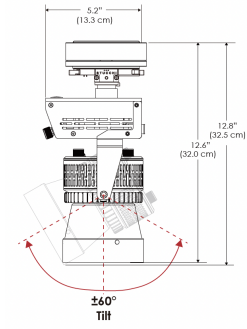

PS US EU

Mounting Bracket Dimensions ALL-CLP

*All -CLP configuration models come with standard DC cables of 6" and AC cables of 10'.

W360S-MPT

PSX US

PSX EU

MECHANICAL FIGURES

W360S-
TEX

Legacy product

PS US EU

PSX US EU

W360S-
TG

Legacy product

PHOTOMETRIC DATA

AMZ

Distance		3' (~0.9 m)	5' (~1.5 m)	10' (~3.0 m)
@4000K	fc	2244	1131	221
	lux	24148	12165	2377
@6500K	fc	2272	1145	224
	lux	24446	12316	2406
Beam Diameter		Ø 0.9' (0.3m)	Ø 1.5' (0.4m)	Ø 2.9' (0.9m)

Beam Angle : 15°

TB

Distance		3' (~0.9 m)	5' (~1.5 m)	10' (~3.0 m)
@10000K	fc	1622	584	145
	lux	17457	6285	1551
@20000K	fc	890	321	80
	lux	9570	3445	851
Beam Diameter		Ø 0.9' (0.3m)	Ø 1.5' (0.4m)	Ø 2.9' (0.9m)