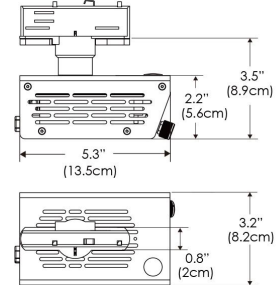

PS US EU

Mounting Bracket Dimensions ALL-CLP

*All -CLP configuration models come with standard DC cables of 6" and AC cables of 10'.

W360S-MPT

PSX US

PSX EU

MECHANICAL FIGURES

W360S-
TEX

Legacy product

PS US EU

PSX US EU

W360S-
TG

Legacy product

PHOTOMETRIC DATA

AMZ

Distance		3' (~0.9 m)	5' (~1.5 m)	10' (~3.0 m)
@4000K	fc	2244	1131	221
	lux	24148	12165	2377
@6500K	fc	2272	1145	224
	lux	24446	12316	2406
Beam Diameter		Ø 0.9' (0.3m)	Ø 1.5' (0.4m)	Ø 2.9' (0.9m)

Beam Angle : 15°

TB

Distance		3' (~0.9 m)	5' (~1.5 m)	10' (~3.0 m)
@10000K	fc	1622	584	145
	lux	17457	6285	1551
@20000K	fc	890	321	80
	lux	9570	3445	851
Beam Diameter		Ø 0.9' (0.3m)	Ø 1.5' (0.4m)	Ø 2.9' (0.9m)