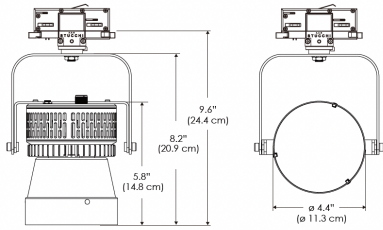

MECHANICAL FIGURES

*All -CLP configuration models come with standard DC cables of 6" and AC cables of 10'.