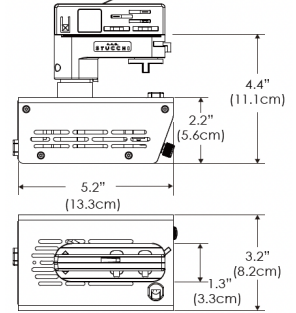

MECHANICAL FIGURES

PSX US

*All -CLP configuration models come with standard DC cables of 6" and AC cables of 10'.